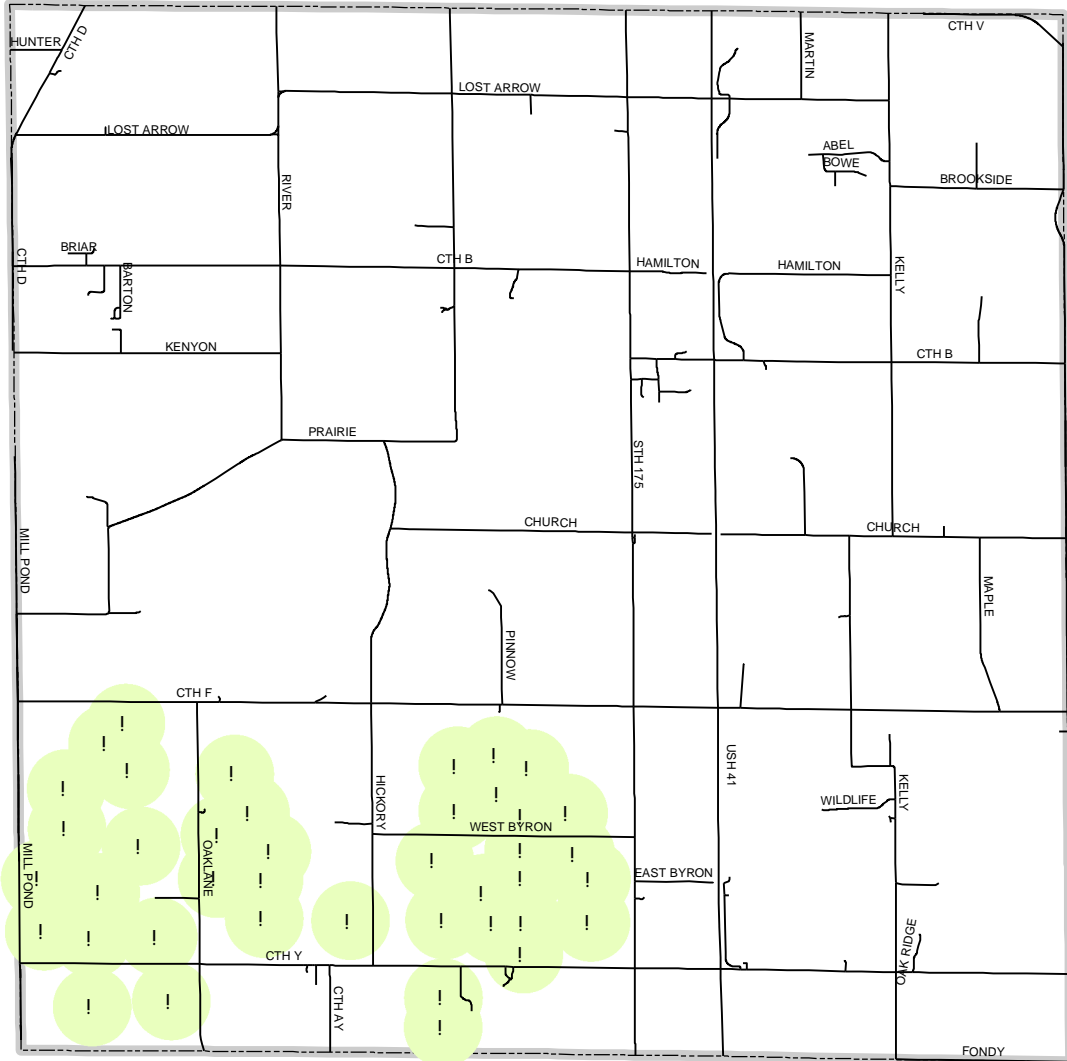

Map 11: Wind Energy

Town of Byron Fond du Lac County

LEGEND

- Roads
- ! Proposed Turbine Locations
- █ Residence Setback Distance
- ▭ Town Boundary

Based data provided by Fond du Lac Land Information Office.

Town of Oakfield, Fond du Lac County

Town of Eden, Fond du Lac County

Town of Lomira, Dodge County