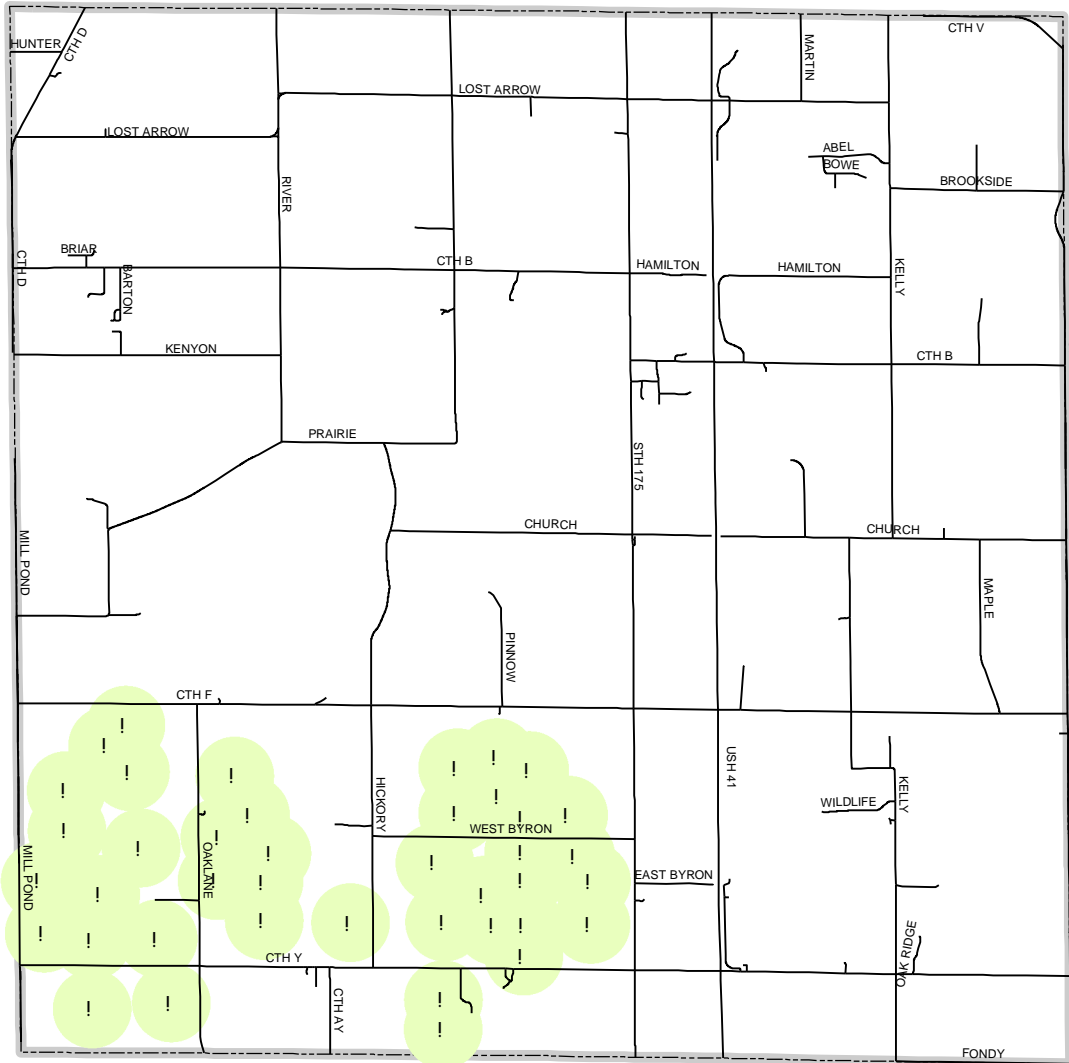

Map 11: Wind Energy

Town of Byron Fond du Lac County

LEGEND

- Roads
- ! Proposed Turbine Locations
- █ Residence Setback Distance
- ▭ Town Boundary

Based data provided by Fond du Lac Land Information Office.

Town of Oakfield, Fond du Lac County

Town of Eden, Fond du Lac County

Town of Lomira, Dodge County