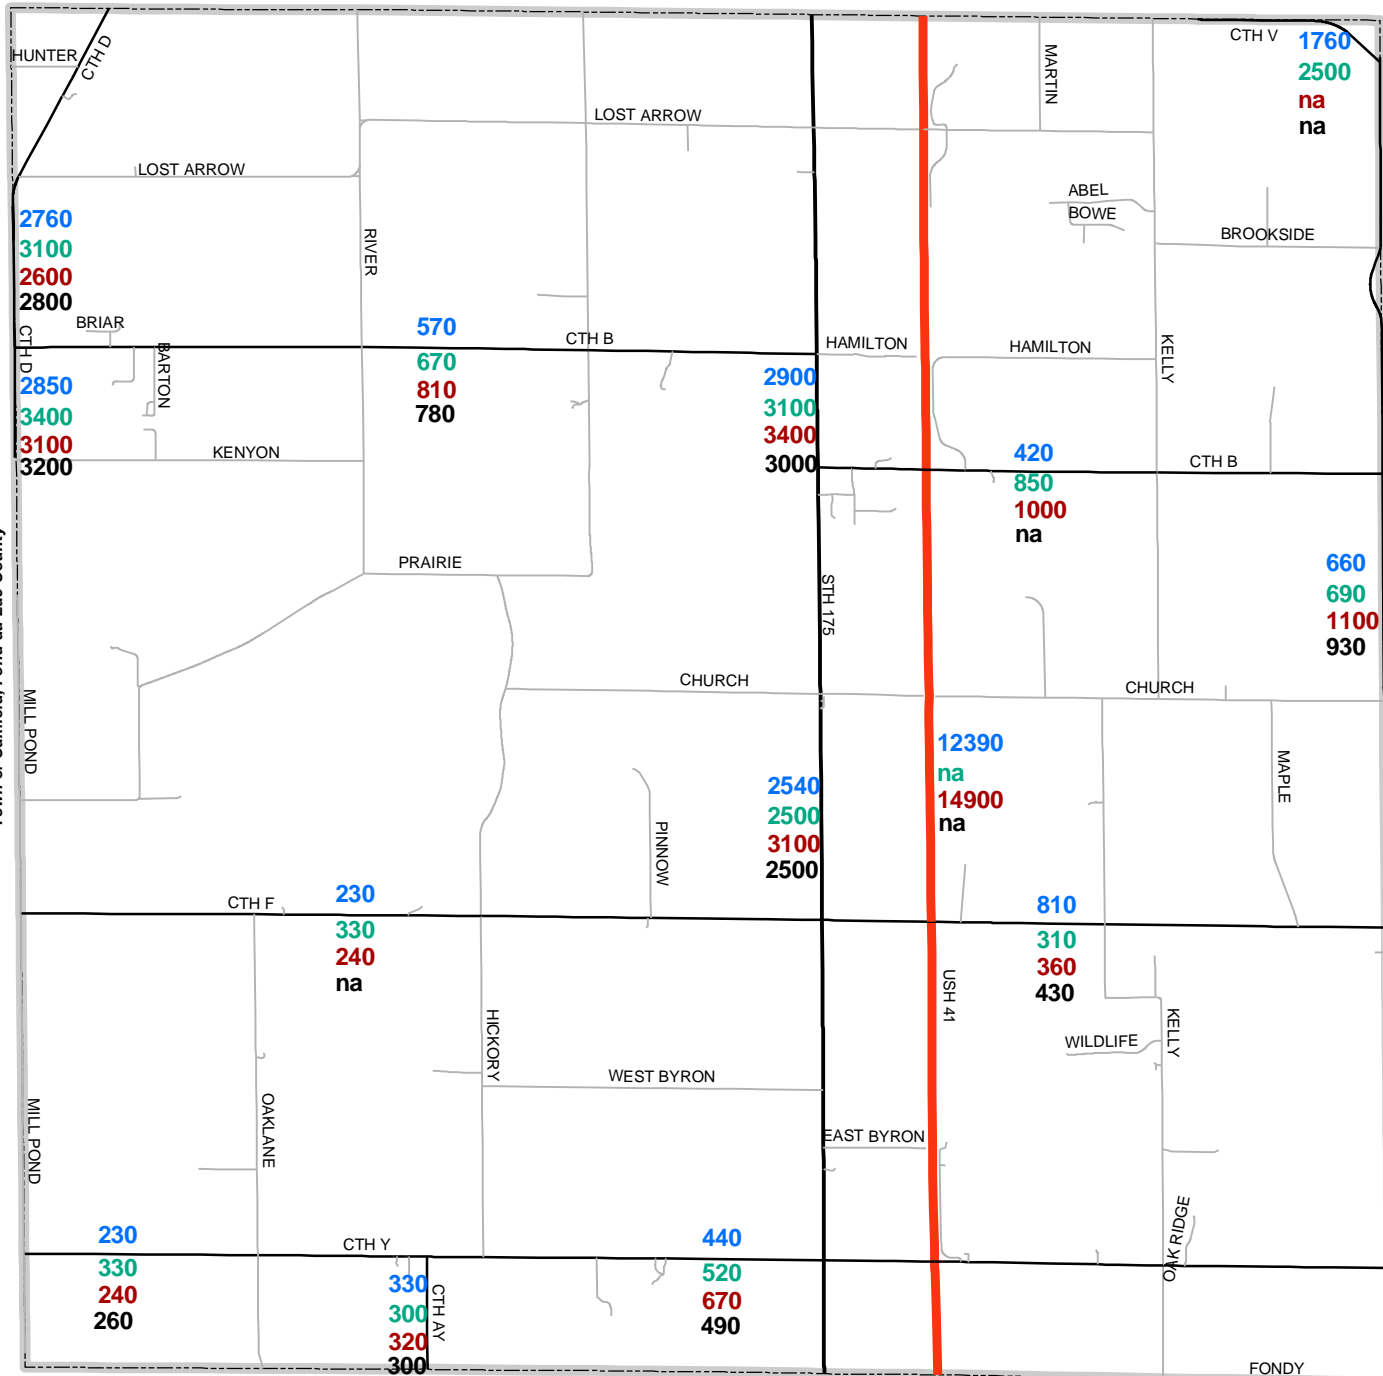

Town of Fond du Lac, Fond du Lac County

Town of Lomira, Dodge County

# Map 8: Transportation

## Town of Byron Fond du Lac County

### LEGEND

- 999 1994 Counts
- 999 1997 Counts
- 999 2000 Counts
- 999 2003 Counts
- US Highway
- State Highway
- County Highway
- Town / Local
- Town Boundary

Based data provided by Fond du Lac Land Information Office. Traffic count data provided by WI DOT.